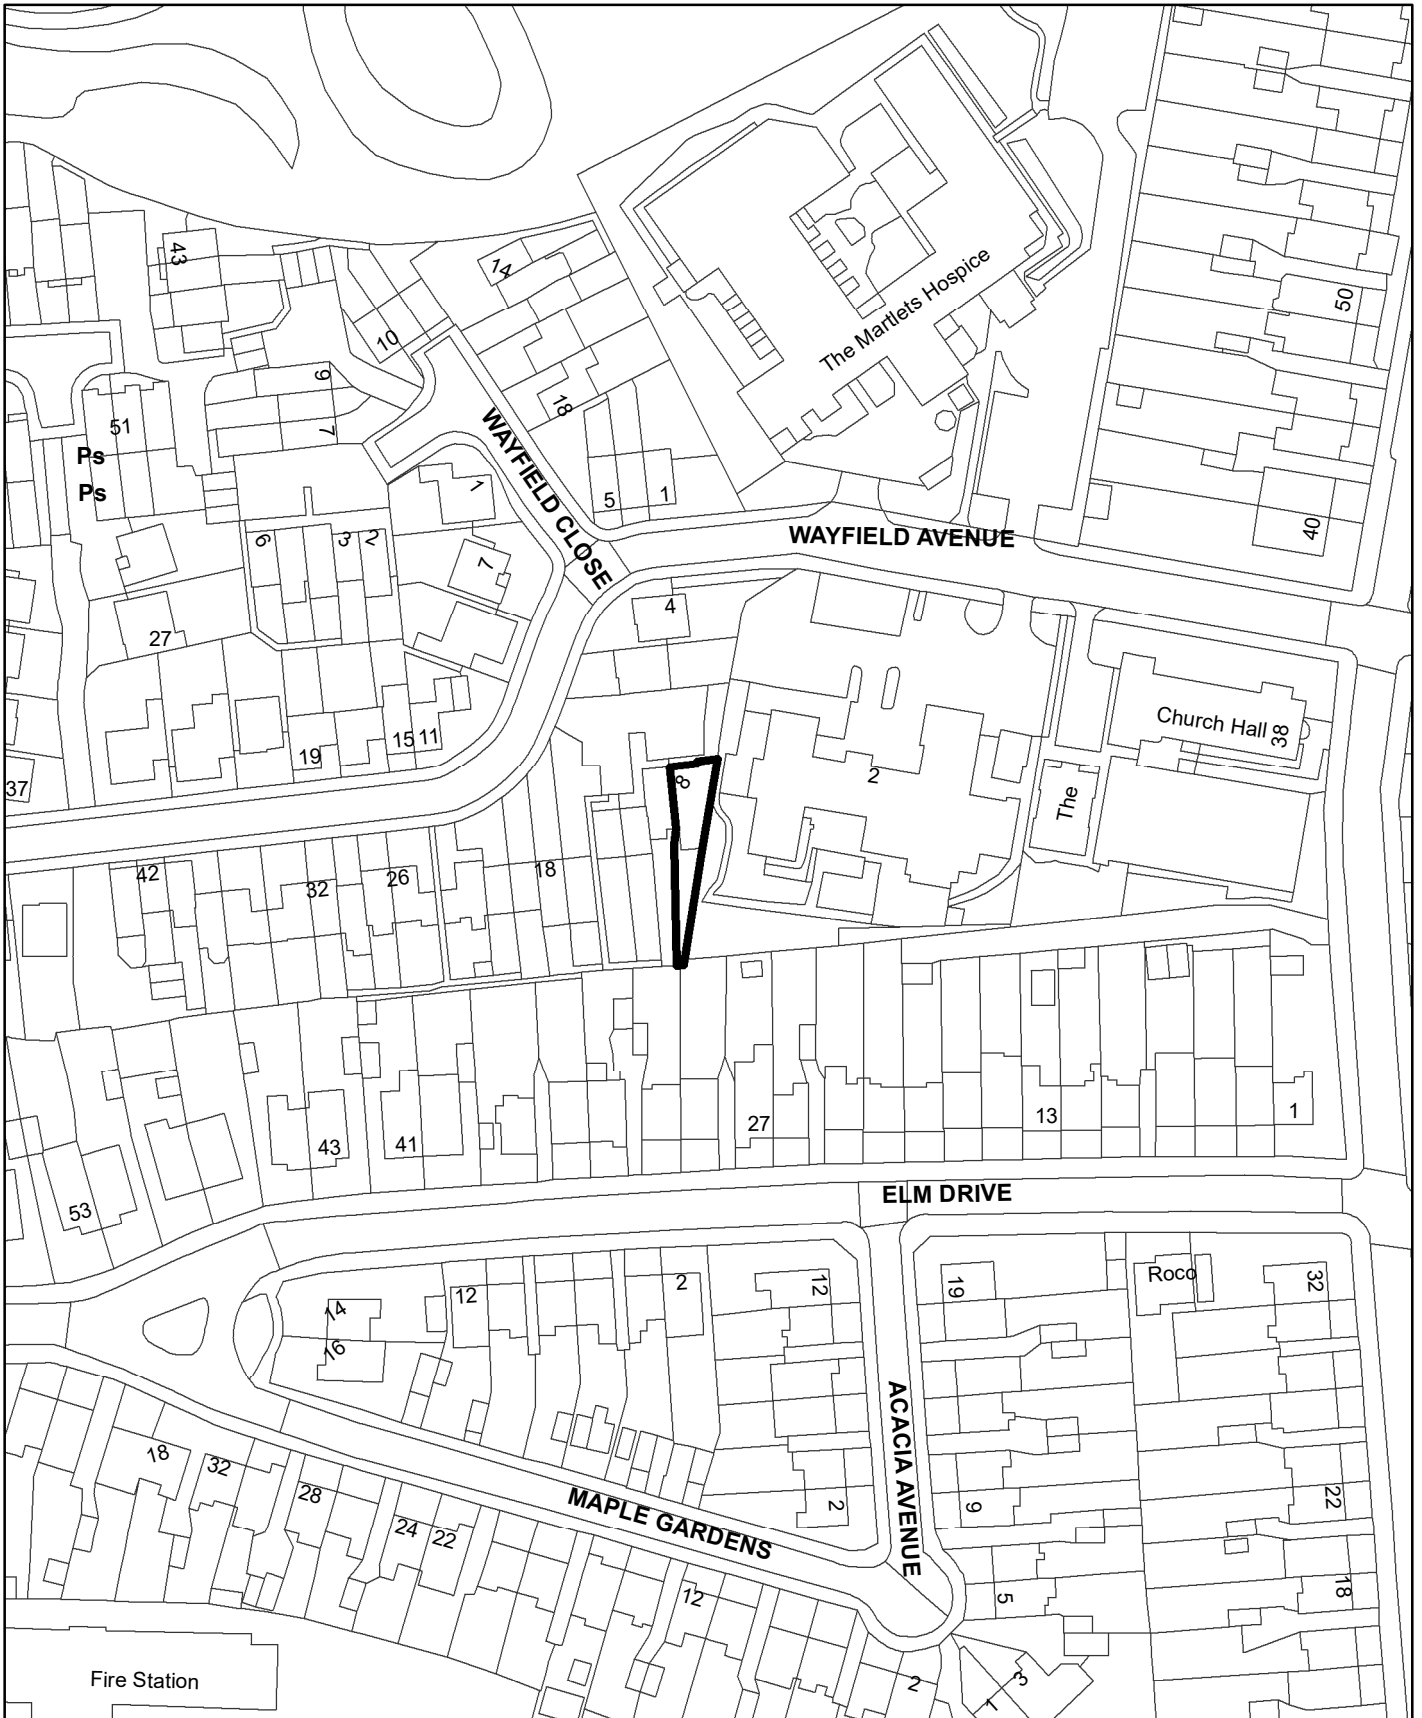

# BH2023 03245 - 8 Wayfield Avenue

N

Scale: 1:1,250